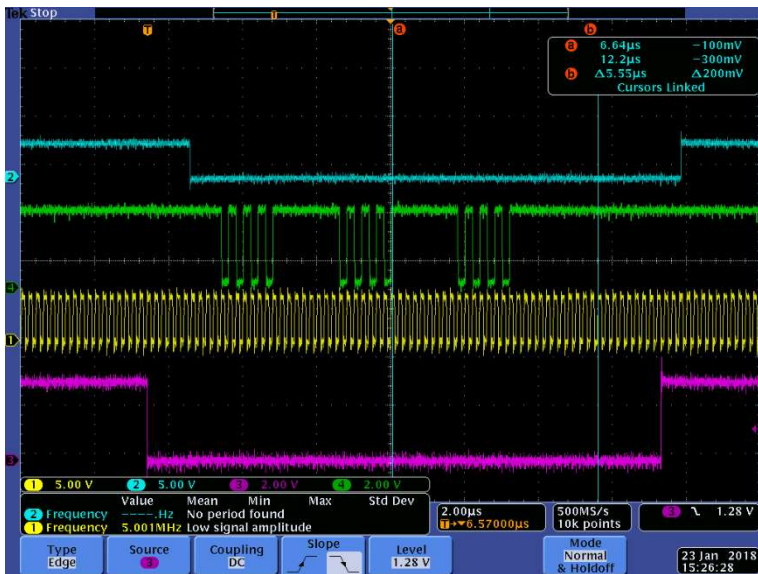

Transmission OKAY:

Transmission NOT OKAY:

Continous Trigger:

XMC4700 Relax Kit

Blue – P1_15 - DIGITAL_IO_0

Green – P5_0 – MISO

Yellow- P5_2 – SCLK (external clock to XMC 4700) bridged to P0_8

Purple – P5_3 _ slave select / bridged to P5_5