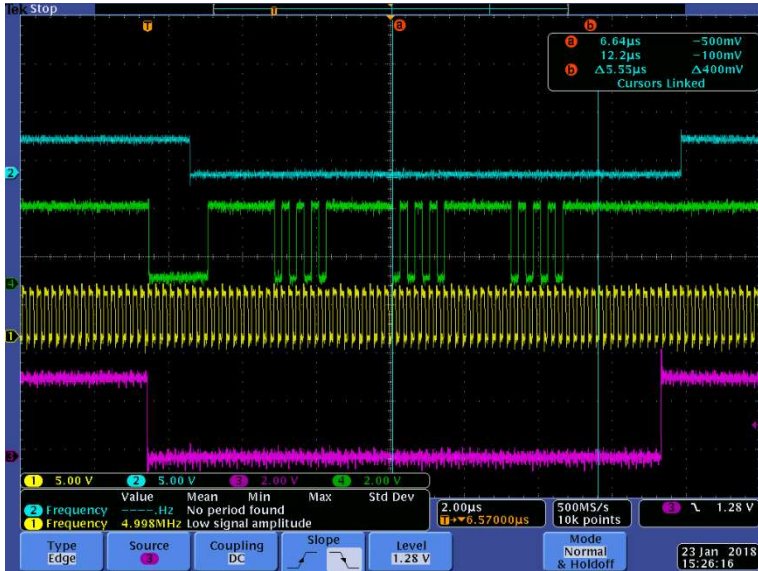

Transmission OKAY:

Transmission NOT OKAY:

Continous Trigger:

XMC4700 Relax Kit

Blue – P1_15 - DIGITAL_IO_0

Green – P5_0 – MISO

Yellow- P5_2 – SCLK (external clock to XMC 4700) bridged to P0_8

Purple – P5_3 _ slave select / bridged to P5_5