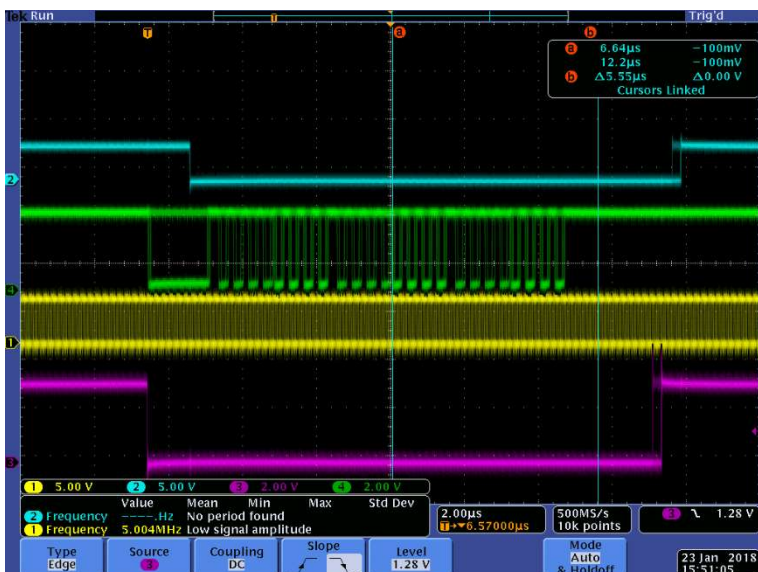

Transmission OKAY:

Transmission NOT OKAY:

Continous Trigger:

XMC4700 Relax Kit

Blue – P1_15 - DIGITAL_IO_0

Green – P5_0 – MISO

Yellow- P5_2 – SCLK (external clock to XMC 4700) bridged to P0_8

Purple – P5_3 _ slave select / bridged to P5_5